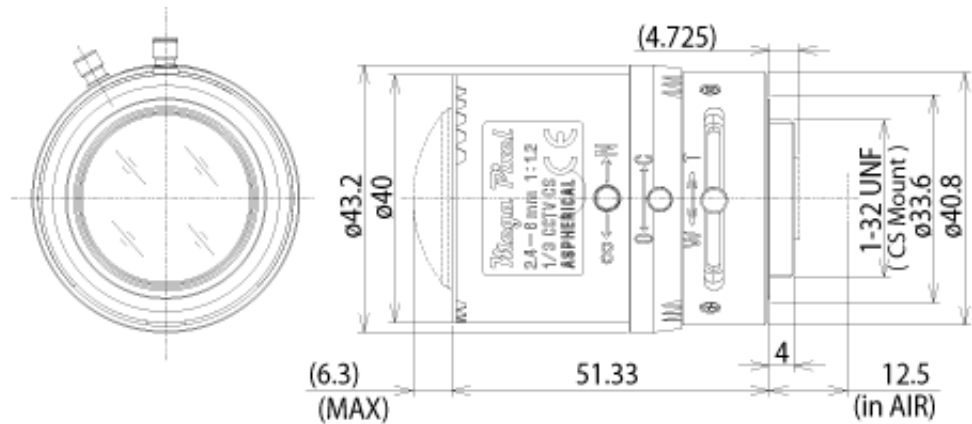

CCTV Lenses/Model : M13VM246

 Close

CCTV Lenses

M13VM246

SPECIFICATIONS

		M13VM246
Imager Size		1/3
Mount Type		CS
Focal Length		2.4 - 6mm
Aperture Range		1.2 - Close
Angle of View (Horizontal x Vertical)	1/3	Wide 111.3° x 83.5°
		Tele 47.1° x 35.4°
	1/4	Wide 83.5° x 62.6°
		Tele 35.4° x 26.6°
Focusing Range		0.3m - ∞
Operation	Focus	Manual with Lock
	Zoom	Manual with Lock
	Iris	Manual with Lock
Filter Size		-
Back Focus(in air)		Wide 7.84 - Tele 13.72mm
Operating Voltage		-
Weight		65g